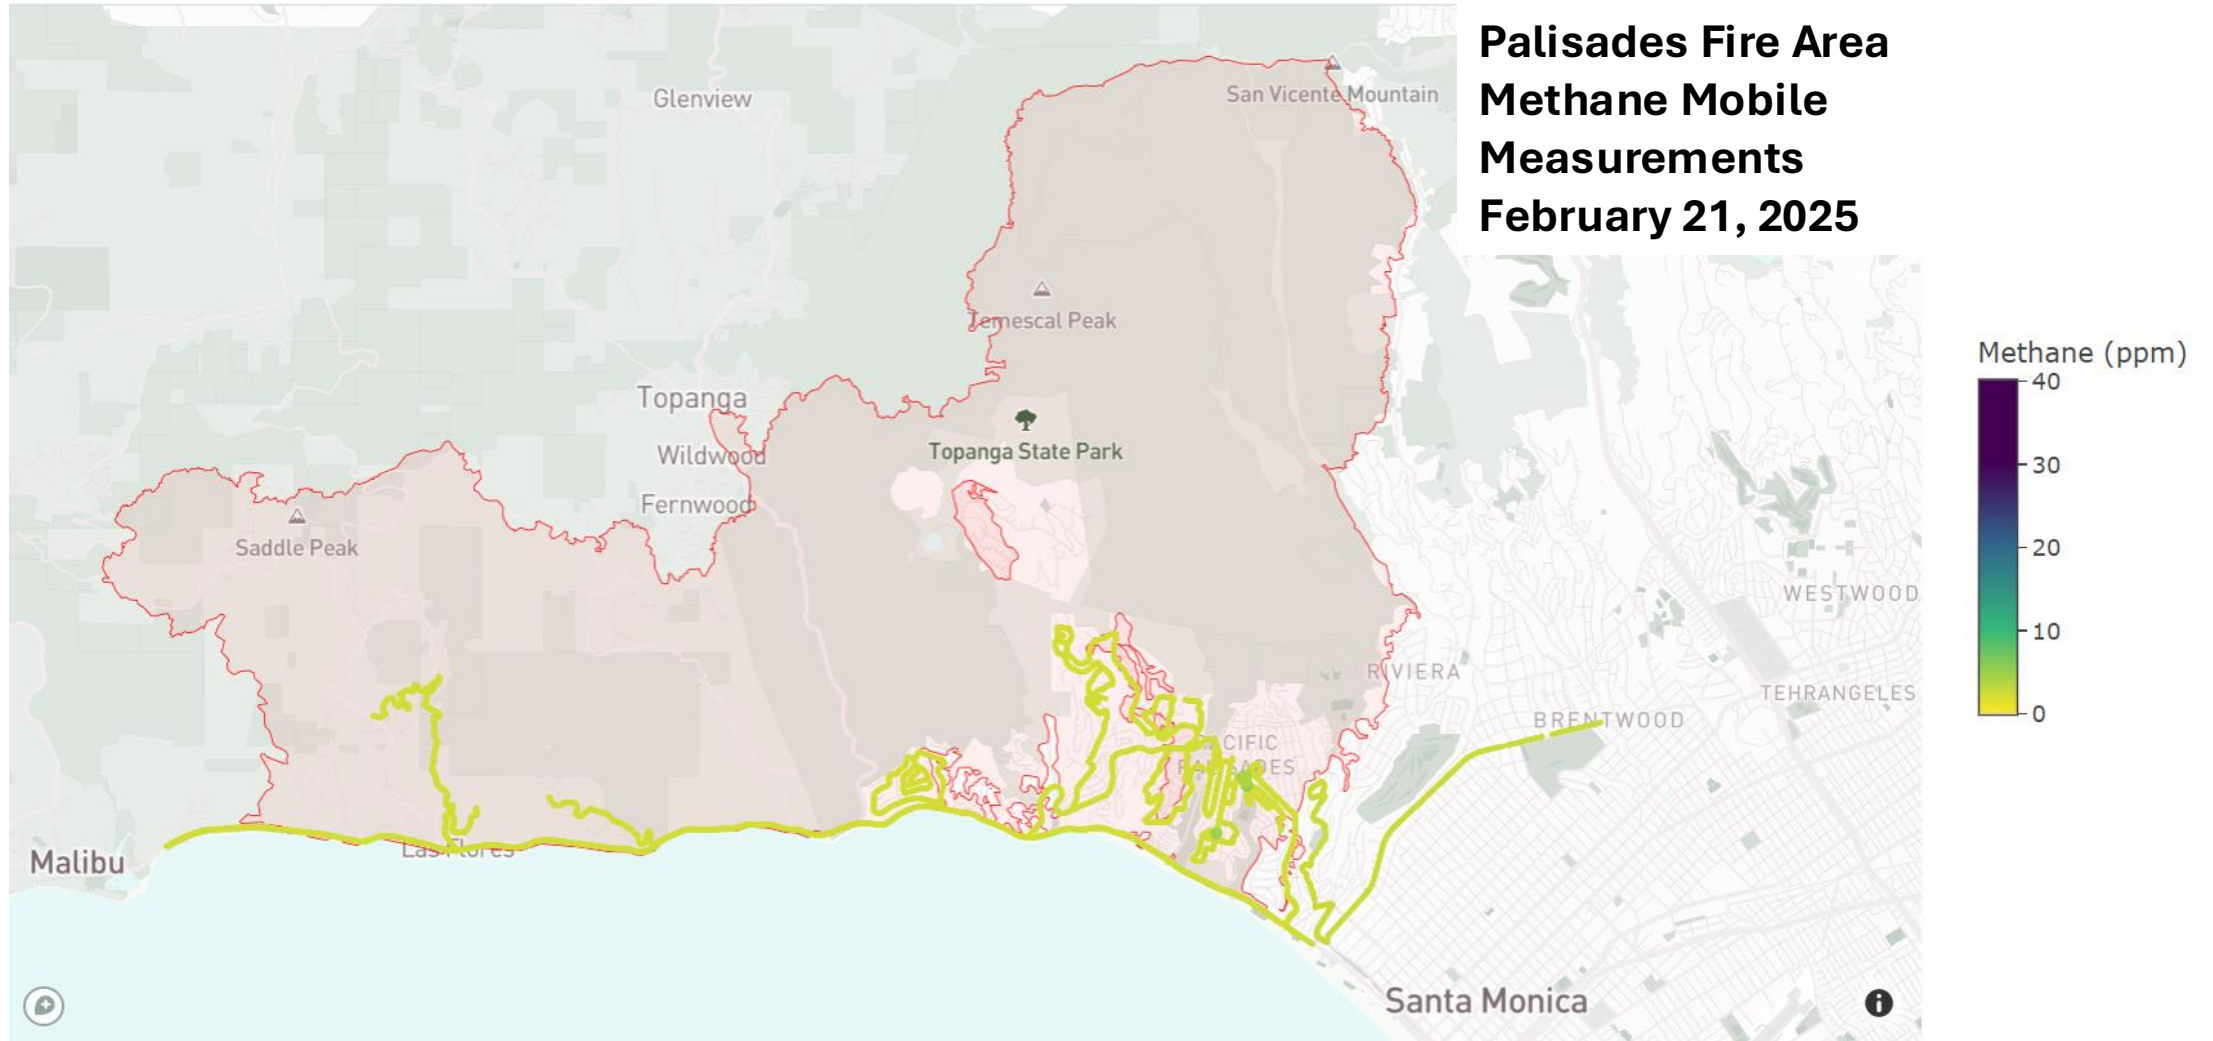

Methane

Figure 20. Map shows the concentrations of Methane measured on February 21, 2025.